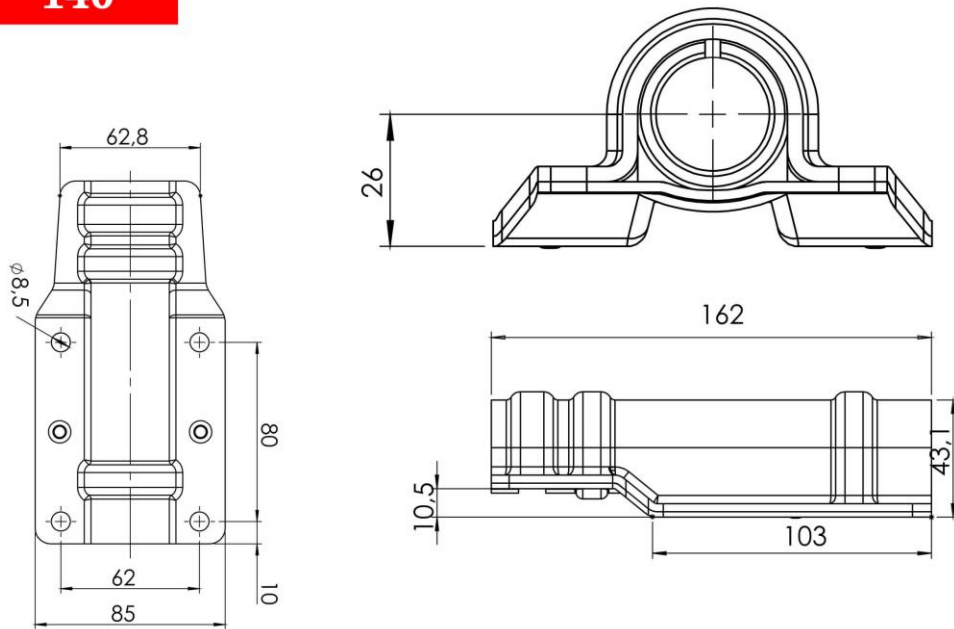

304 Stainless Steel / Galvanize

101

140

**Guide plate Ø 27**  
304 Stainless Steel / Galvanize

140

139

**Guide plate Ø 22**

**304 Stainless Steel / Galvanize**