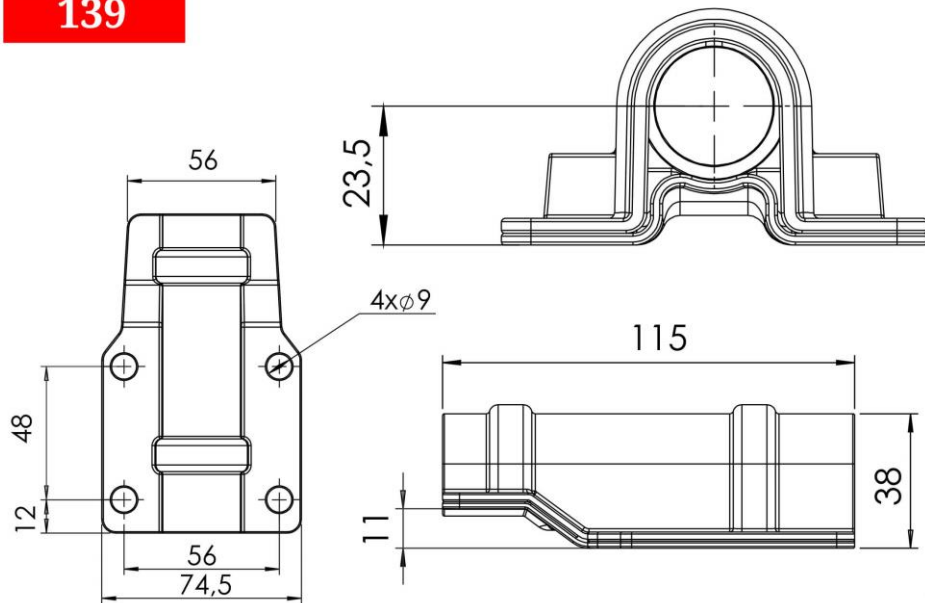

Guide plate Ø 22

304 Stainless Steel / Galvanize

139