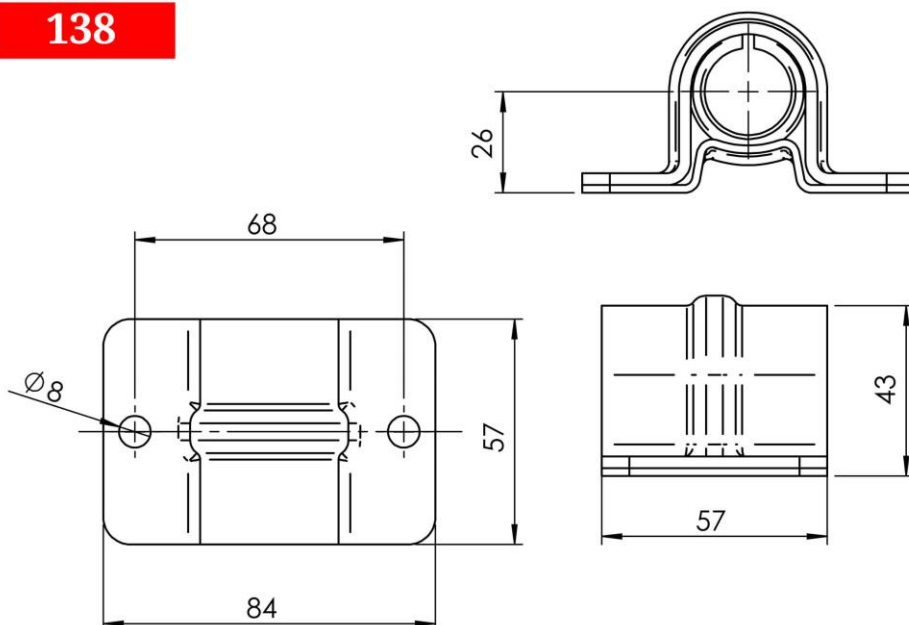

138

Small Guide plate $\varnothing 27$
304 Stainless Steel / Galvanize

138