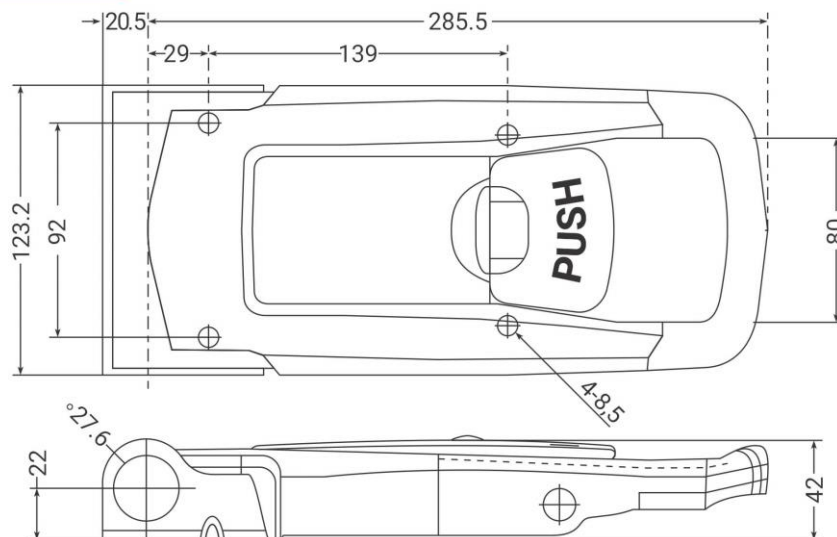

304 Stainless Steel / Galvanize

101

140

**Guide plate Ø 27**  
304 Stainless Steel / Galvanize

140

139

**Guide plate Ø 22**

**304 Stainless Steel / Galvanize**