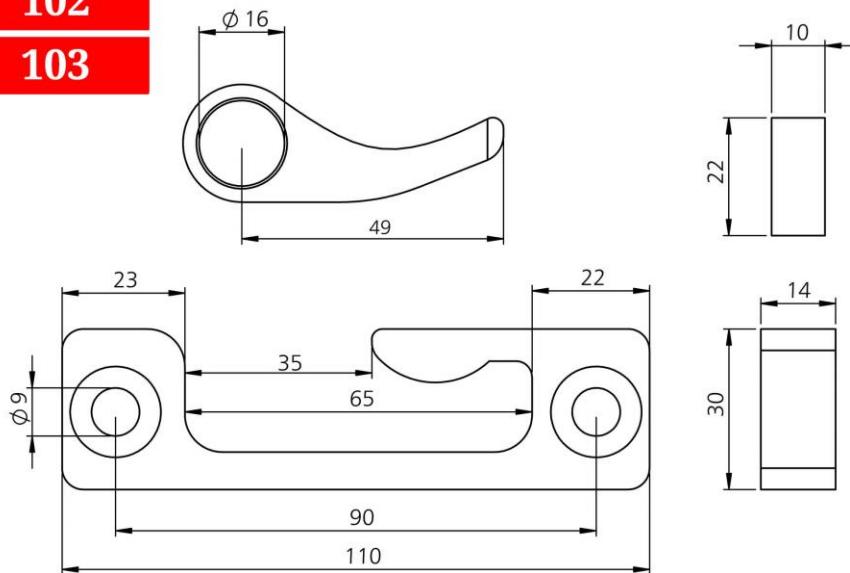

304 Stainless Steel / Galvanize

101

140

**Guide plate Ø 27**  
304 Stainless Steel / Galvanize

140

139

**Guide plate Ø 22**

**304 Stainless Steel / Galvanize**

103

**Interrial Keeper**  
**Interrial Cam Ø16**

102

103

106

107

**Keeper (SS/ZP)**

Cam (SS/ZP)  $\varnothing 22$